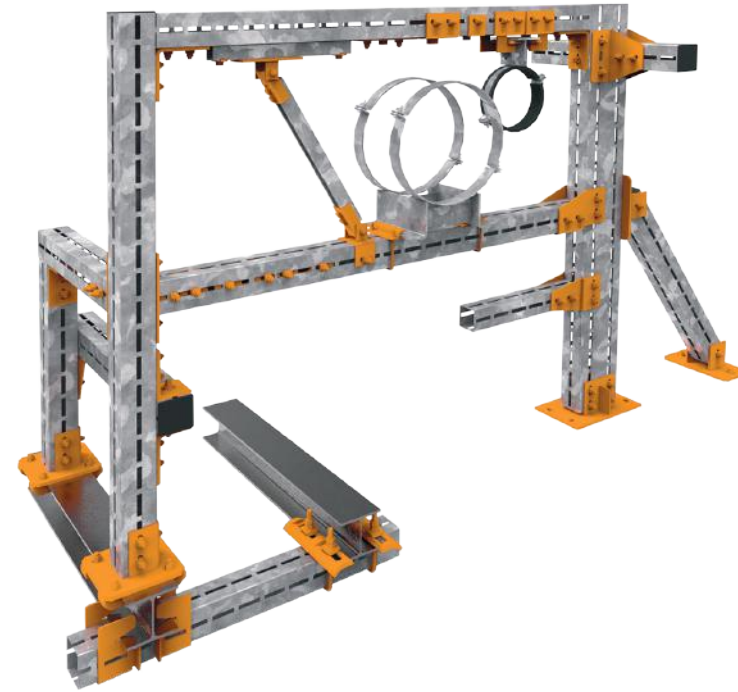

INDUSTRIAL MODULAR STEEL FRAME SYSTEM

TekSpan enables contractors and installers to build a frame on site that provides similar strength qualities to welded steel frames, but can be easily transported to site and erected quickly in situ. Based on a hot dipped galvanised box frame and using a unique T-bolt fastening system, TekSpan has been installed on many projects throughout Europe and is now available to the UK market.

TekSpan gives you the loading properties of welded steel frames without the associated site-welding issues, and is ideal for installing in challenging environments, such as basement boiler rooms and risers where a crane-lift would present a logistics issue. Proven throughout the world even in demanding NZ seismic conditions, TekSpan's versatility makes it the modular system of choice.

At the heart of the TekSpan system is the patented T-lock bolt. This unique M12 bolt is made from 10.9 high grade steel giving up to 10kN shear strength, and can be simply installed using a torque wrench.

One of the unique features of the TekSpan System is the stepless slot design, which the T-lock bolt facilitates. In practice this means that leveling up frames and structures is done simply and quickly, in contrast to screw systems that require precise alignment of holes.

Talk to us to discover ways in which TekSpan can make installs easier, quicker and more cost-effective.

TekSpan®

KEY FEATURES