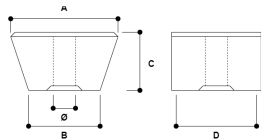

GIRDER BEAM CLAMPS, PURLIN CLIPS, SPLICES & JOINERS

Code	Description	Size	Finish	Pack Qty
R861-104	Kora M8 Girder Clamps	M8	BZP	1
R861-105	Kora M10 Girder Clamps	M10	BZP	1
R861-106	Kora M12 Girder Clamps	M12	BZP	1
R871-205	M10 Purlin Clips (P Shape)	10mm	BZP	50

Code	Description	Unistrut Code	Finish	Pack Qty
T301-002	21mm Internal Channel Splice c/w 4 x screws	P1219	BZP	1
T301-004	41mm Internal Channel Splice c/w 4 x screws	P1218	BZP	1
T301-014	41mm External Channel Splices	P1377	HDG	1

WEDGE NUTS

Code	Description	Size	A	B	C	D	Finish	Pack Qty
R881-103	M6 Standard Wedge Nuts	M6	25	19	10	10	BZP	100
R881-104	M8 Standard Wedge Nuts	M8	25	19	10	10	BZP	100
R881-105	M10 Standard Wedge Nuts	M10	25	19	10	10	BZP	100
R881-106	M12 Standard Wedge Nuts	M12	25	19	10	10	BZP	100
R881-204	M8 Mini Wedge Nuts	M8	21	17	10	13	BZP	100
R881-205	M10 Mini Wedge Nuts	M10	21	17	10	13	BZP	100
R881-303	M6 Mini Mini Wedge Nuts	M6	21	17	10	13	BZP	100
R881-304	M8 Mini Mini Wedge Nuts	M8	21	17	10	13	BZP	100
R881-310	M8 HW Wedge Nut for Dovetail Deck Hanger	M8	18	10	9.5	9.5	BZP	100

LINDAPTER DECK FIXINGS

Code	Description	Size	Finish	Pack Qty
S251-104	M8 Lindapter Toggle Clamp	M8	BZP	50
S251-105	M10 Lindapter Toggle Clamp	M10	BZP	50

Code	Description	Size	Finish	Pack Qty
S301-103	M6 Lindapter Type MW2 Multiwedge Fixing	M6	BZP	50
S301-104	M8 Lindapter Type MW2 Multiwedge Fixing	M8	BZP	50
S301-105	M10 Lindapter Type MW2 Multiwedge Fixing	M10	BZP	50

Code	Description	Size	Finish	Pack Qty
S301-303	M6 Lindapter Type MF Metfloor Decking Fixing	M6	BZP	50
S301-304	M8 Lindapter Type MF Metfloor Decking Fixing	M8	BZP	50
S301-305	M10 Lindapter Type MF Metfloor Decking Fixing	M10	BZP	50